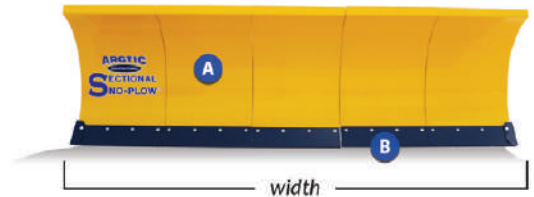

# SECTIONAL SNO-PLOW™

ATTACKING SNOW FROM A WHOLE NEW ANGLE

## SECTIONAL SNO-PLOW™ SPECIFICATIONS

A. INDIVIDUAL MOLDBOARD DESIGN

B. SPRING-LOADED STEEL CUTTING EDGES

C. HYDRAULIC-POWERED

D. POLYURETHANE MOUNTING BLOCKS

E. PATENTED SLIP-HITCH™ UNIVERSAL COUPLER SYSTEM

### LIGHT-DUTY MODELS\*

	WIDTH	HEIGHT	WEIGHT
PA LD-8	91"	32"	1,200 LBS
PA LD-10	121"	32"	1,600 LBS
PA LD-12.5	151"	32"	2,000 LBS
PA LD-15	181"	32"	2,400 LBS

### HEAVY-DUTY MODELS\*

	WIDTH	HEIGHT	WEIGHT
PA HD-10.5	129"	50"	3,950 LBS
PA HD-13.5	161"	50"	4,400 LBS
PA HD-16	193"	50"	4,850 LBS

SCAN TO LEARN MORE

\*Pricing does not include skid steer mount, bucket mount or OEM style coupler hook mount. Pricing available upon request only due to numerous OEM style coupler hooks available.