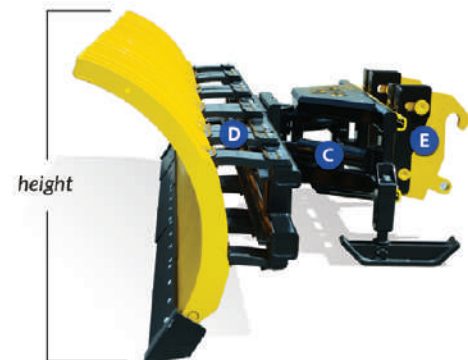

# SECTIONAL SNO-PLOW™

ATTACKING SNOW FROM A WHOLE NEW ANGLE

## SECTIONAL SNO-PLOW™ SPECIFICATIONS

A. INDIVIDUAL MOLDBOARD DESIGN

B. SPRING-LOADED STEEL CUTTING EDGES

C. HYDRAULIC-POWERED

D. POLYURETHANE MOUNTING BLOCKS

E. PATENTED SLIP-HITCH™ UNIVERSAL COUPLER SYSTEM

### LIGHT-DUTY MODELS\*

	WIDTH	HEIGHT	WEIGHT
PA LD-8	91"	32"	1,200 LBS
PA LD-10	121"	32"	1,600 LBS
PA LD-12.5	151"	32"	2,000 LBS
PA LD-15	181"	32"	2,400 LBS

### HEAVY-DUTY MODELS\*

	WIDTH	HEIGHT	WEIGHT
PA HD-10.5	129"	50"	3,950 LBS
PA HD-13.5	161"	50"	4,400 LBS
PA HD-16	193"	50"	4,850 LBS

SCAN TO LEARN MORE

\*Pricing does not include skid steer mount, bucket mount or OEM style coupler hook mount. Pricing available upon request only due to numerous OEM style coupler hooks available.